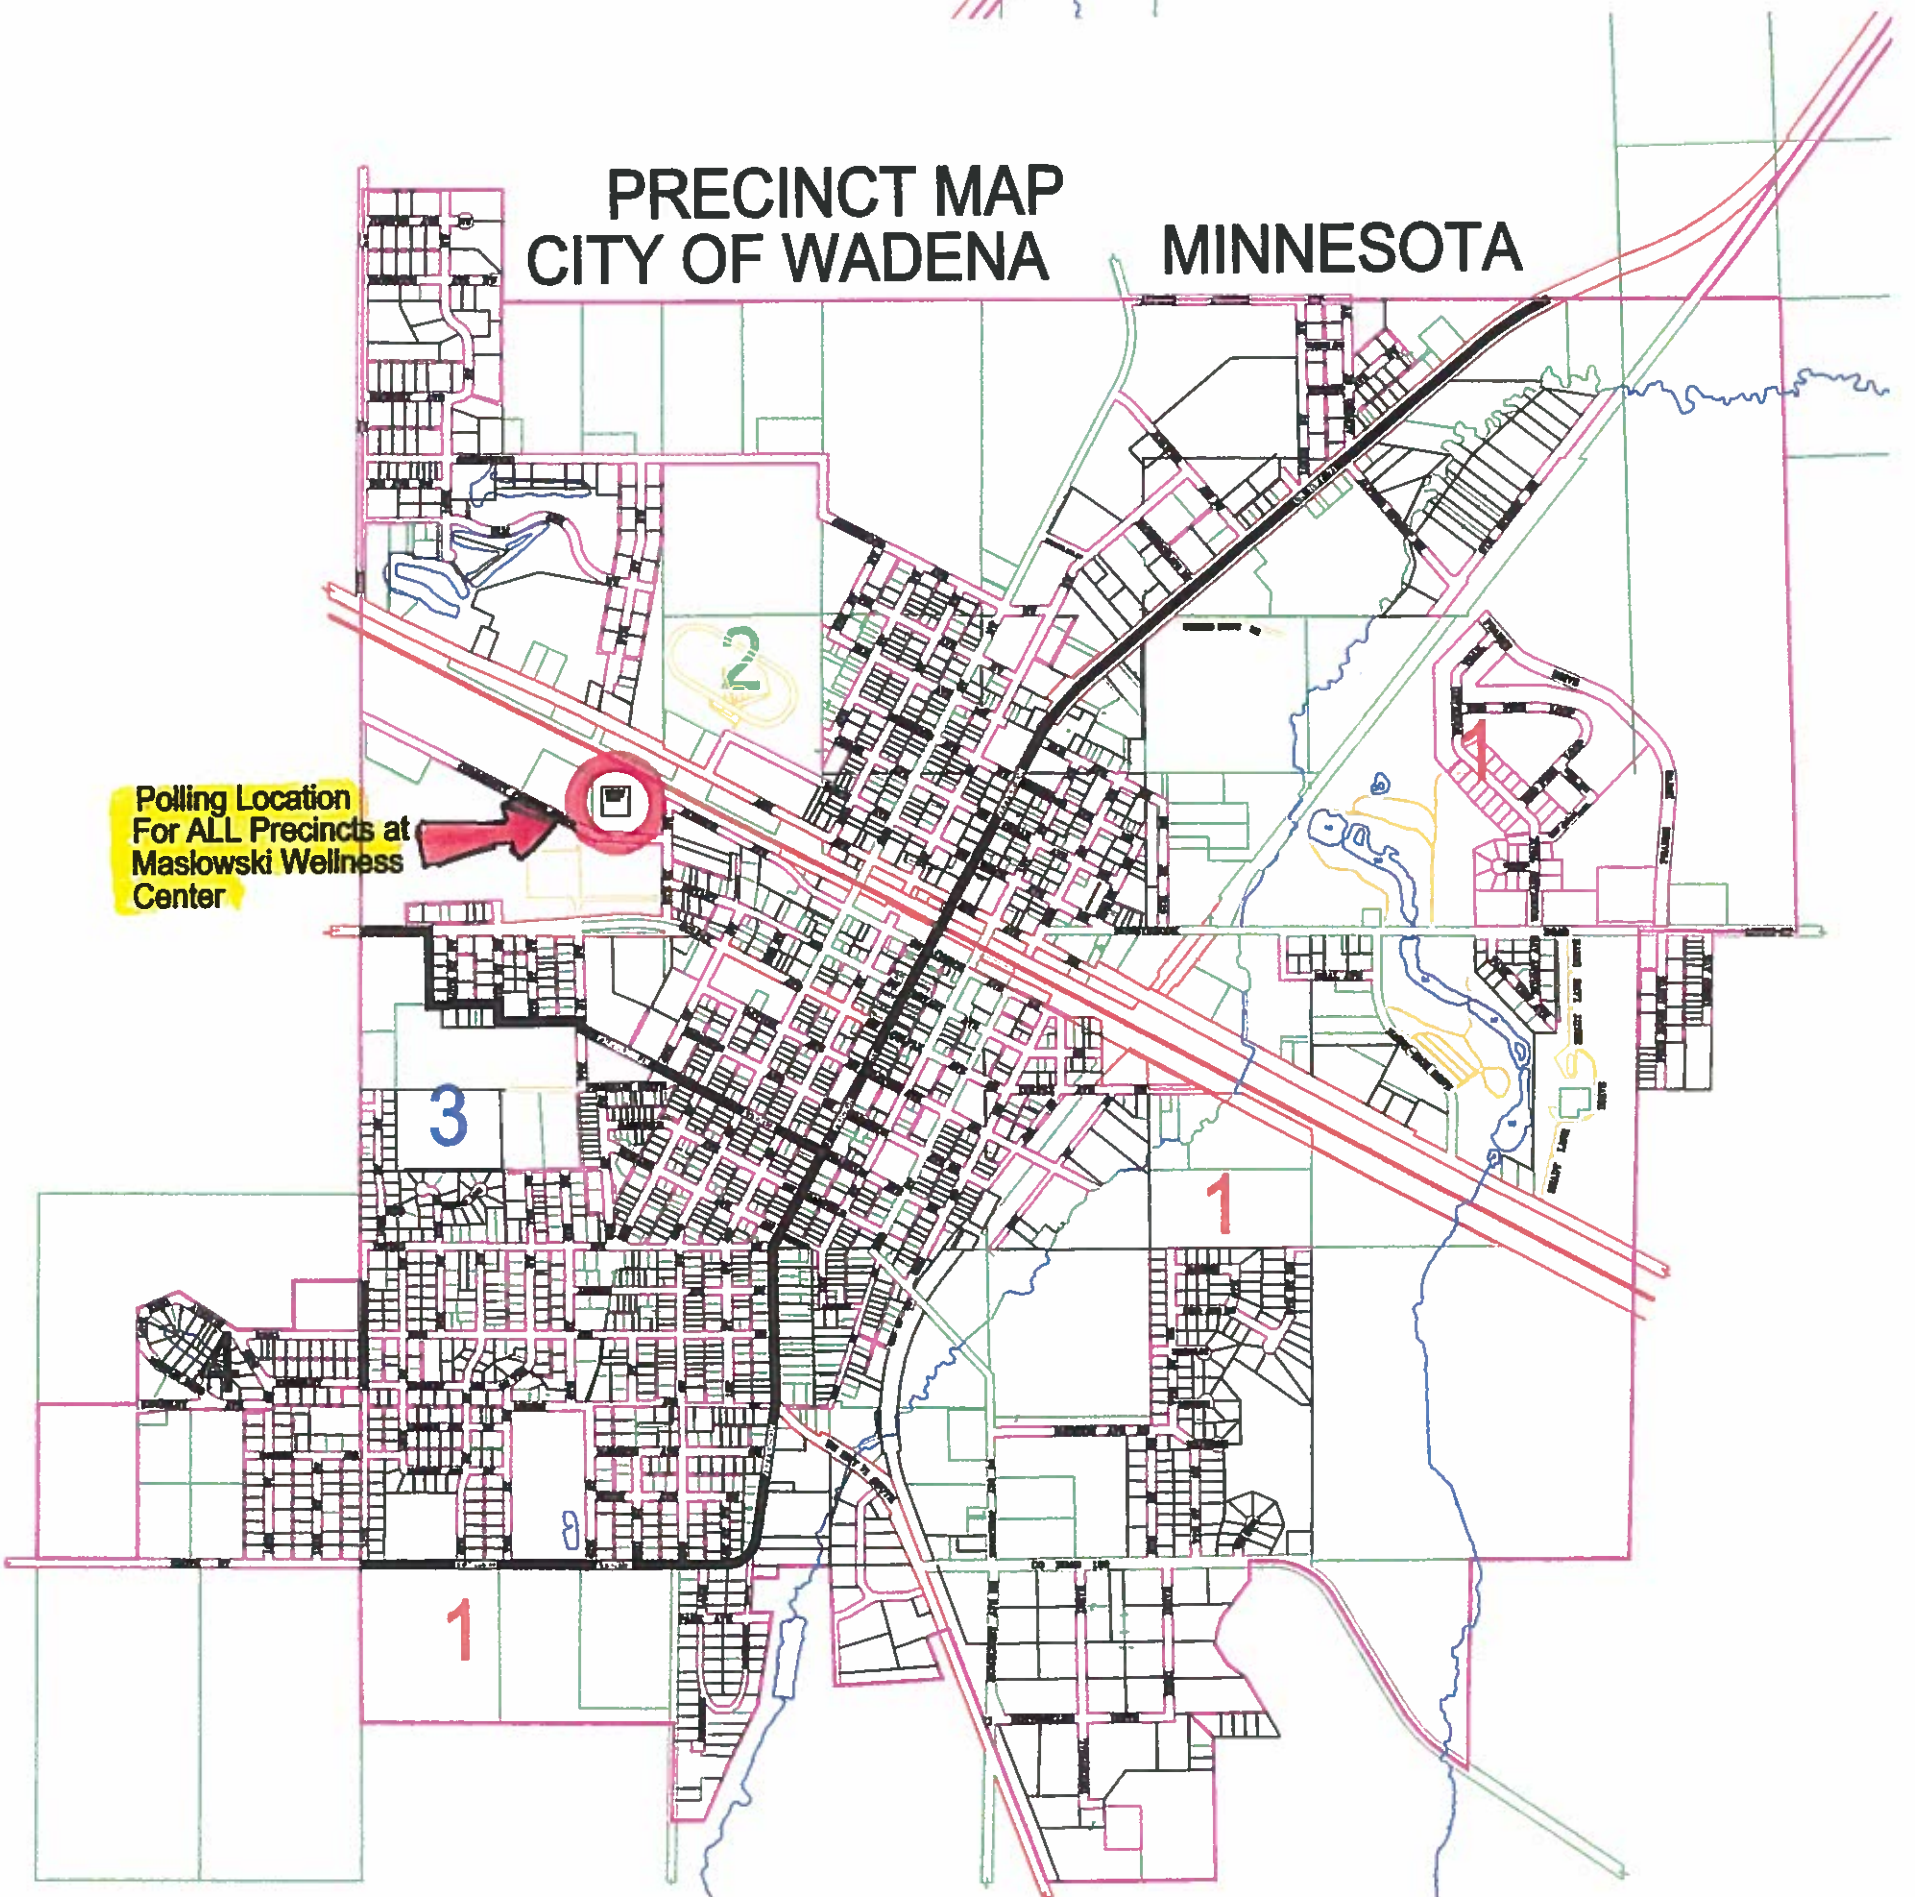

# PRECINCT MAP CITY OF WADENA MINNESOTA

Polling Location  
For ALL Precincts at  
Maslowski Wellness  
Center